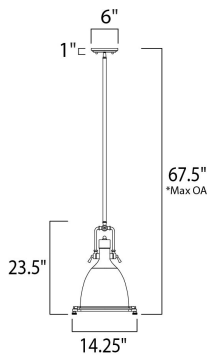

*max overall height

MEASUREMENTS

DIMENSION : 14.25" L x 14.25" W x 23.5" H
 MAX OAH : 67.5" OAH
 CANOPY : 6" W x 1" H x 6" L
 HANGING WEIGHT : 9.46 lb

LAMPING

INPUT VOLTAGE : 120V
 BULB : 1 x 60W Incandescent E26 Medium , 60W Total
 BULB INCLUDED : (Not Included)
 DIMMABLE : Yes